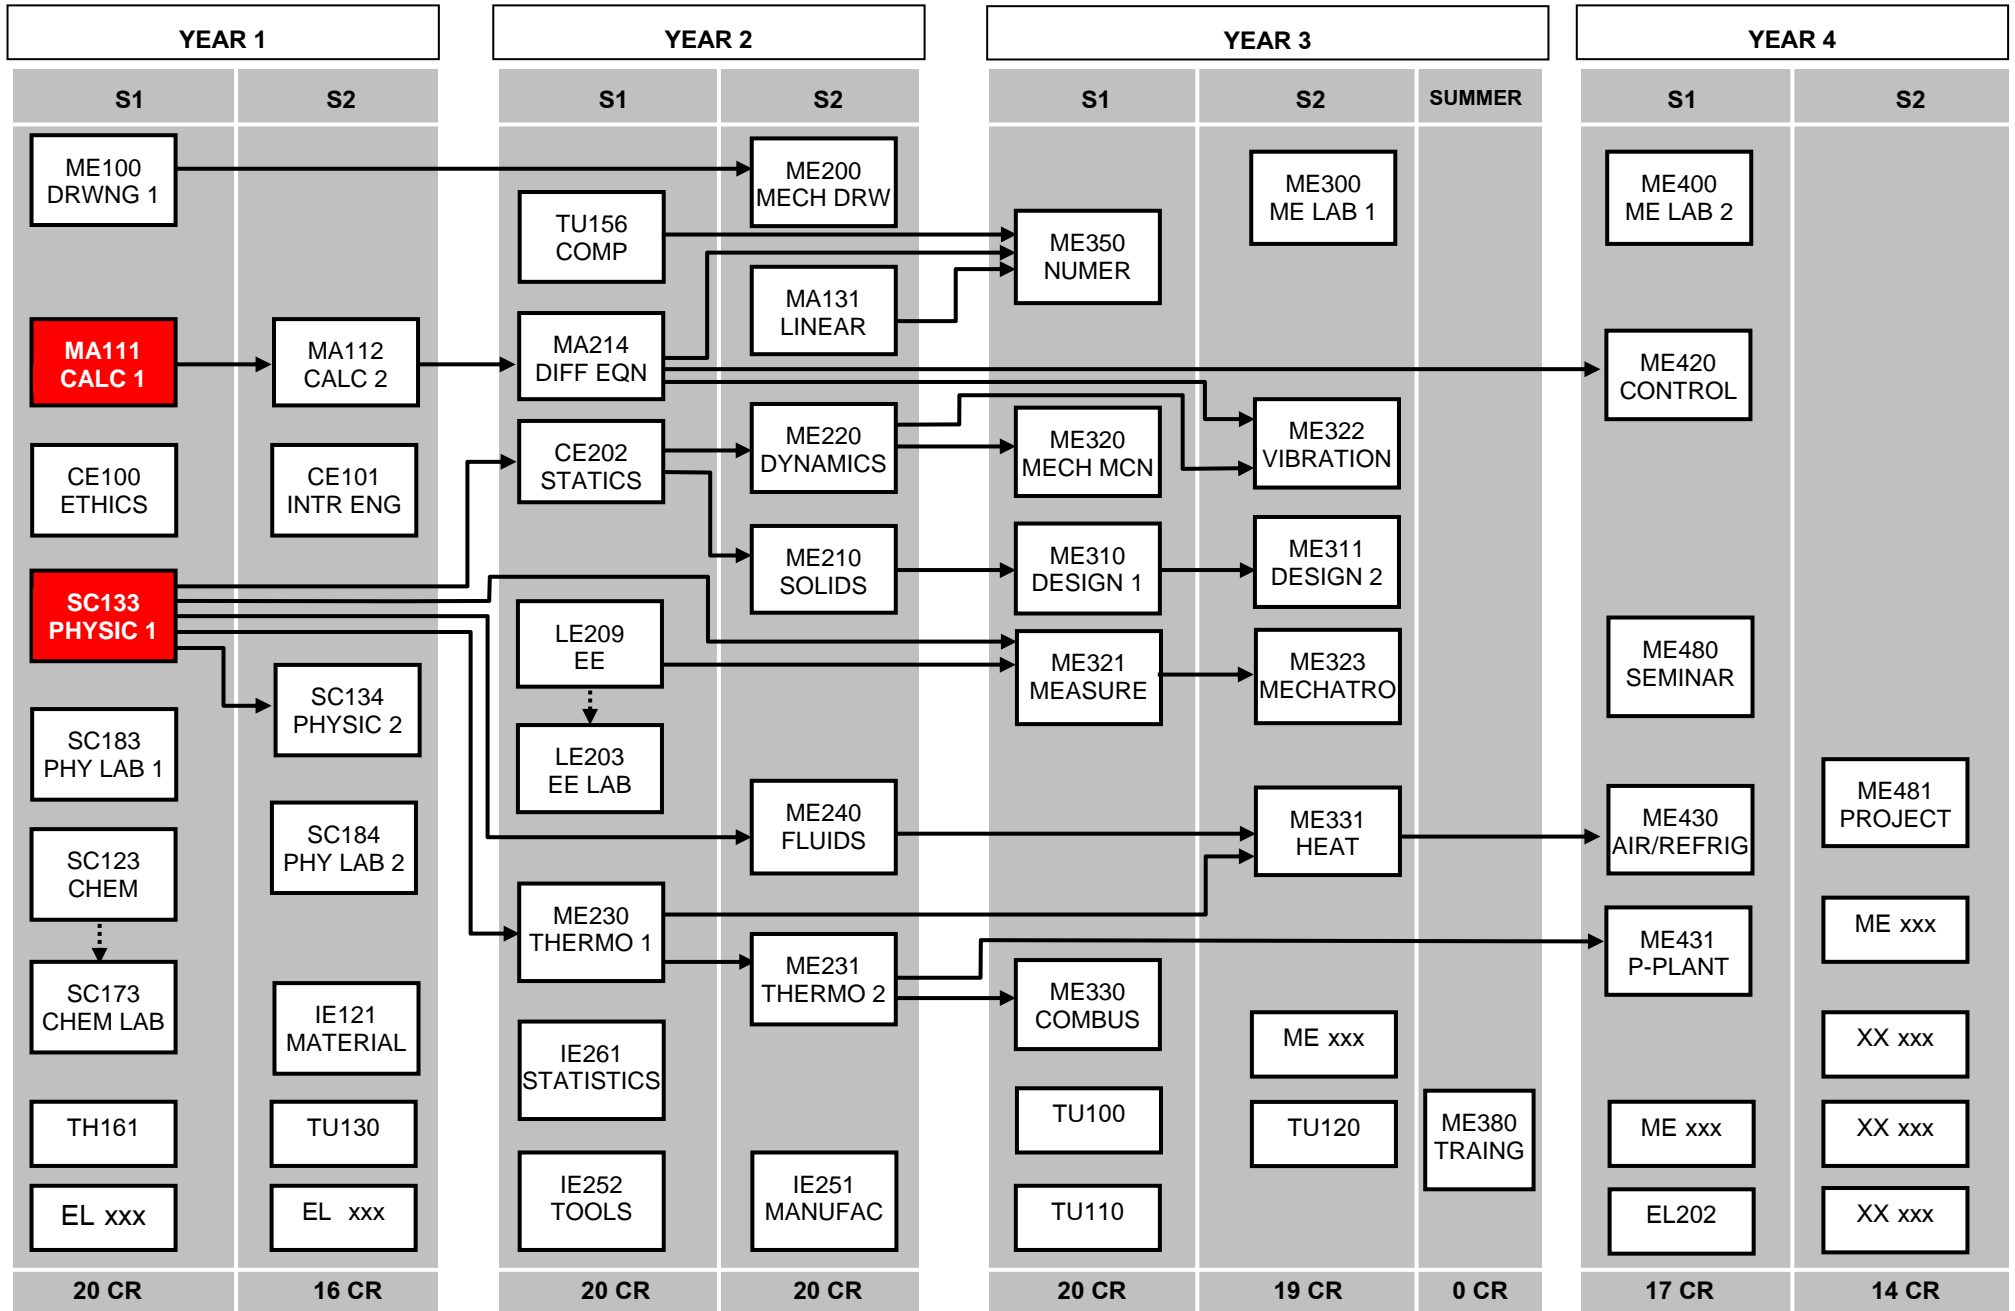

2013 MECHANICAL ENGINEERING CURRICULUM

PREREQUISITE CHART – PROJECT OPTION

2013 MECHANICAL ENGINEERING CURRICULUM

PREREQUISITE CHART – CO-OP OPTION